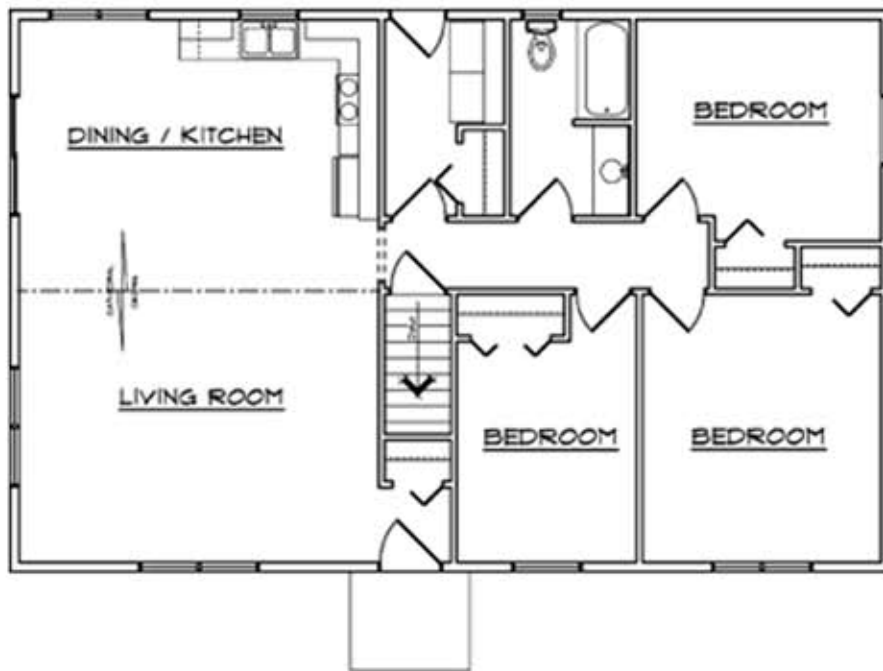

LAKE FOREST

Cottage Homes

1100 Velp Avenue - Green Bay, WI - (920)499-1757
Fax - (920)4994345 www.perrethomesinc.com

THE LAKE FOREST

1,238 Sq Ft
3 Bedroom
1 Bath