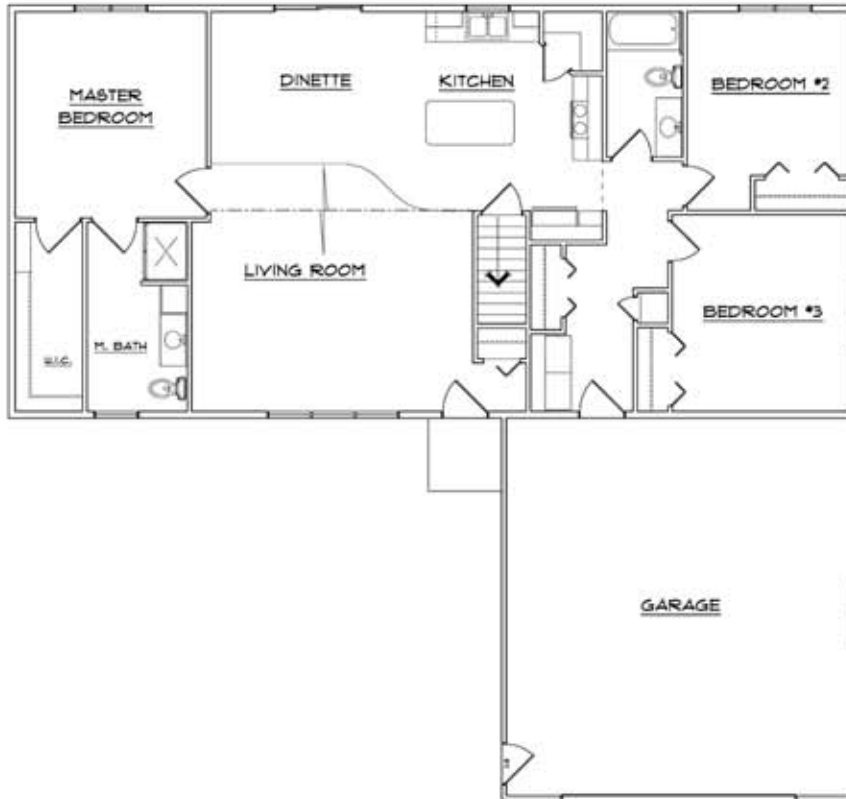

MARQUETTE IV

Premiera Series

1100 Velp Avenue - Green Bay, WI - (920)499-1757
Fax - (920)4994345 www.perrethomesinc.com

THE MARQUETTE IV

1,617 Sq Ft
3 Bedroom
1.5 Bath