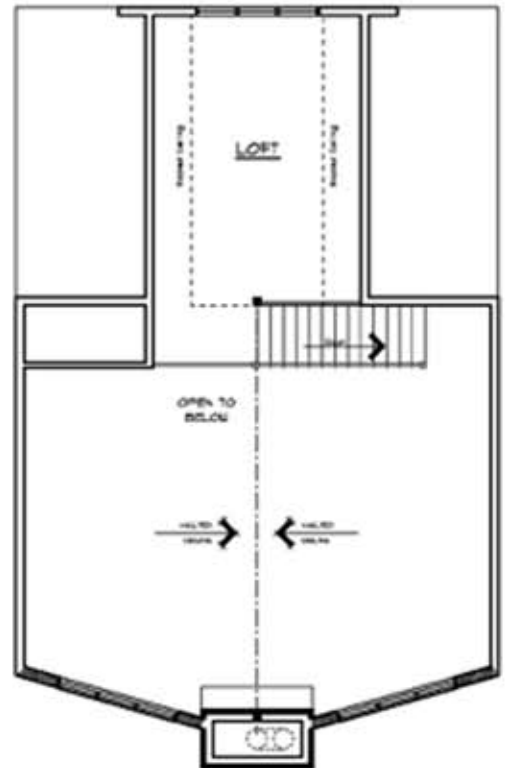

TIMBERWOOD

Cottage Homes

1100 Velp Avenue - Green Bay, WI - (920)499-1757
Fax - (920)4994345 www.perrethomesinc.com

1,446 Sq Ft
2 Bedroom
1 Bath

THE TIMBERWOOD

1st Floor

The Loft