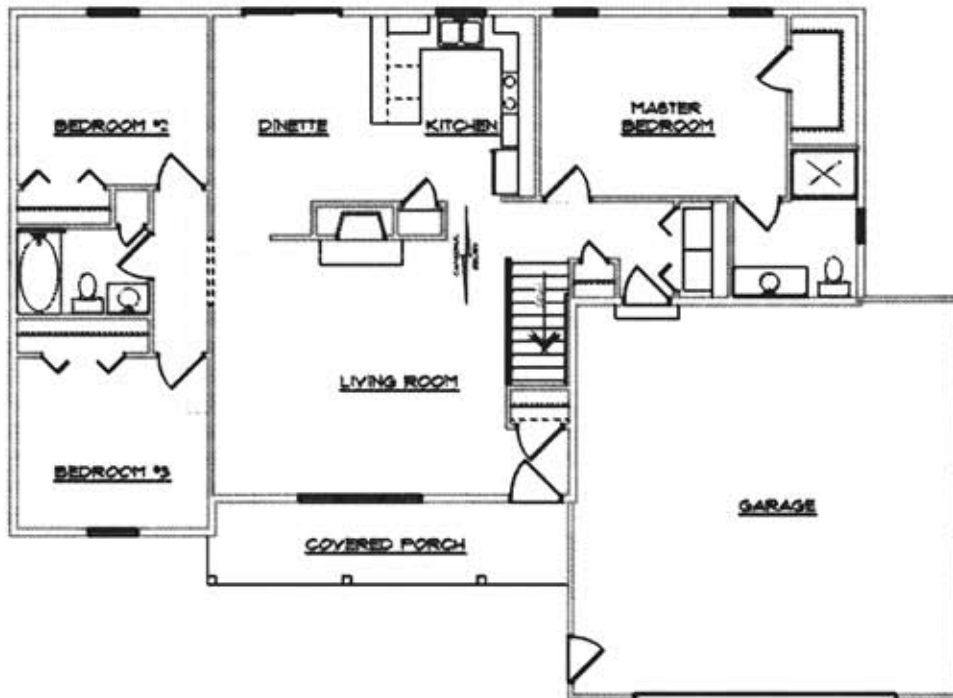

GREENVILLE

Heartland Series

1100 Velp Avenue - Green Bay, WI - (920)499-1757
Fax - (920)4994345 www.perrethomesinc.com

THE GREENVILLE

1,327 Sq Ft
3 Bedroom
1.5 Bath