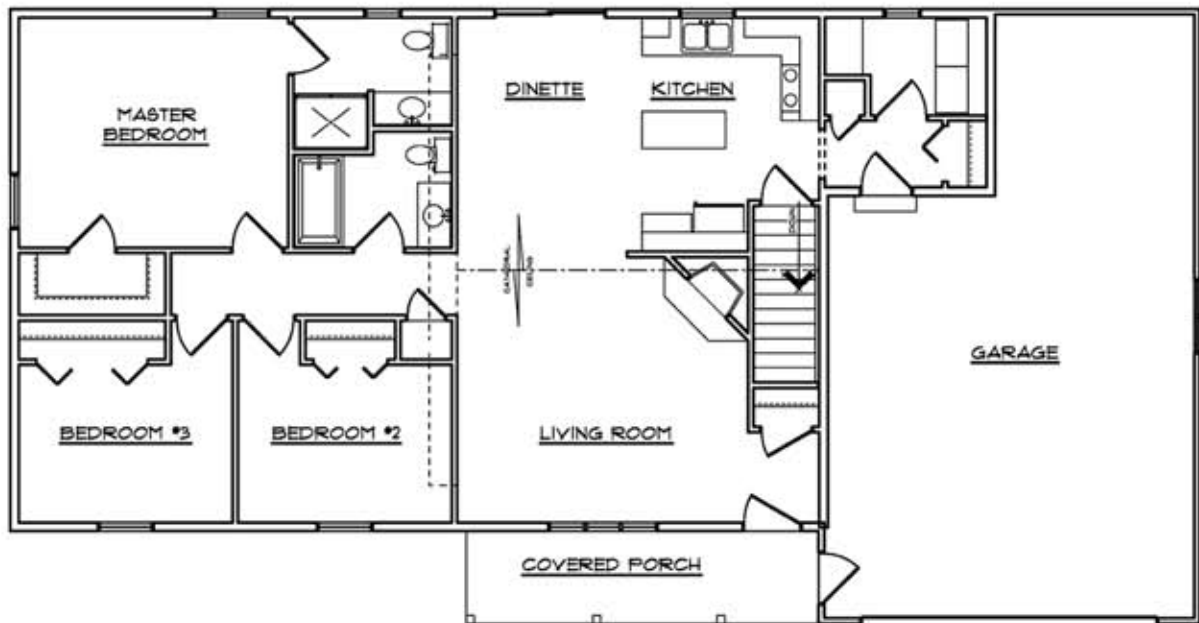

HUNTSVILLE

Heartland Series

1100 Velp Avenue - Green Bay, WI - (920)499-1757
Fax - (920)4994345 www.perrethomesinc.com

THE HUNTSVILLE

1,580 Sq Ft
3 Bedroom
1.5 Bath