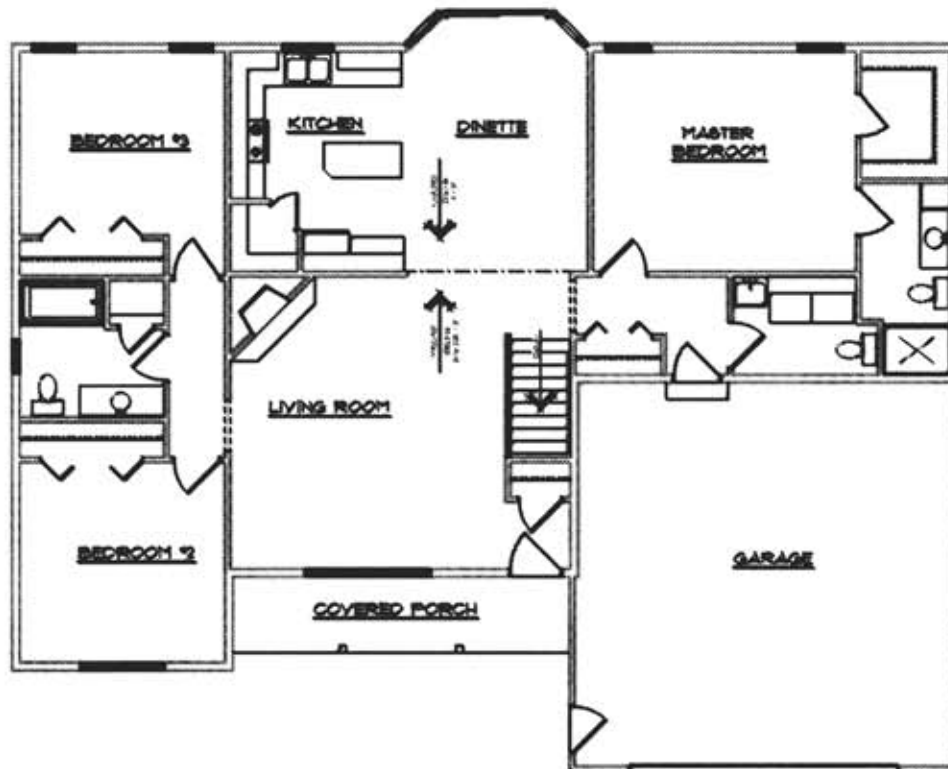

NEWBERRY

Heartland Series

1100 Velp Avenue - Green Bay, WI - (920)499-1757
Fax - (920)4994345 www.perrethomesinc.com

THE NEWBERRY

1,600 Sq Ft
3 Bedroom
1.5 Bath