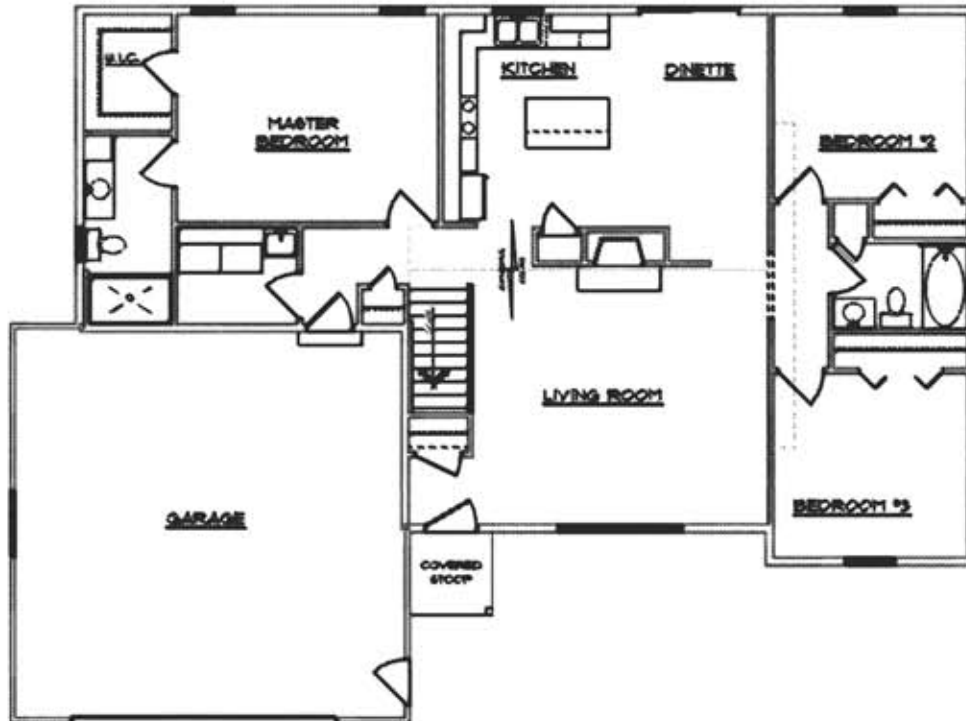

DALTON

Heartland Series

1100 Velp Avenue - Green Bay, WI - (920)499-1757
Fax - (920)4994345 www.perrethomesinc.com

THE DALTON

1,458 Sq Ft
3 Bedroom
1.5 Bath