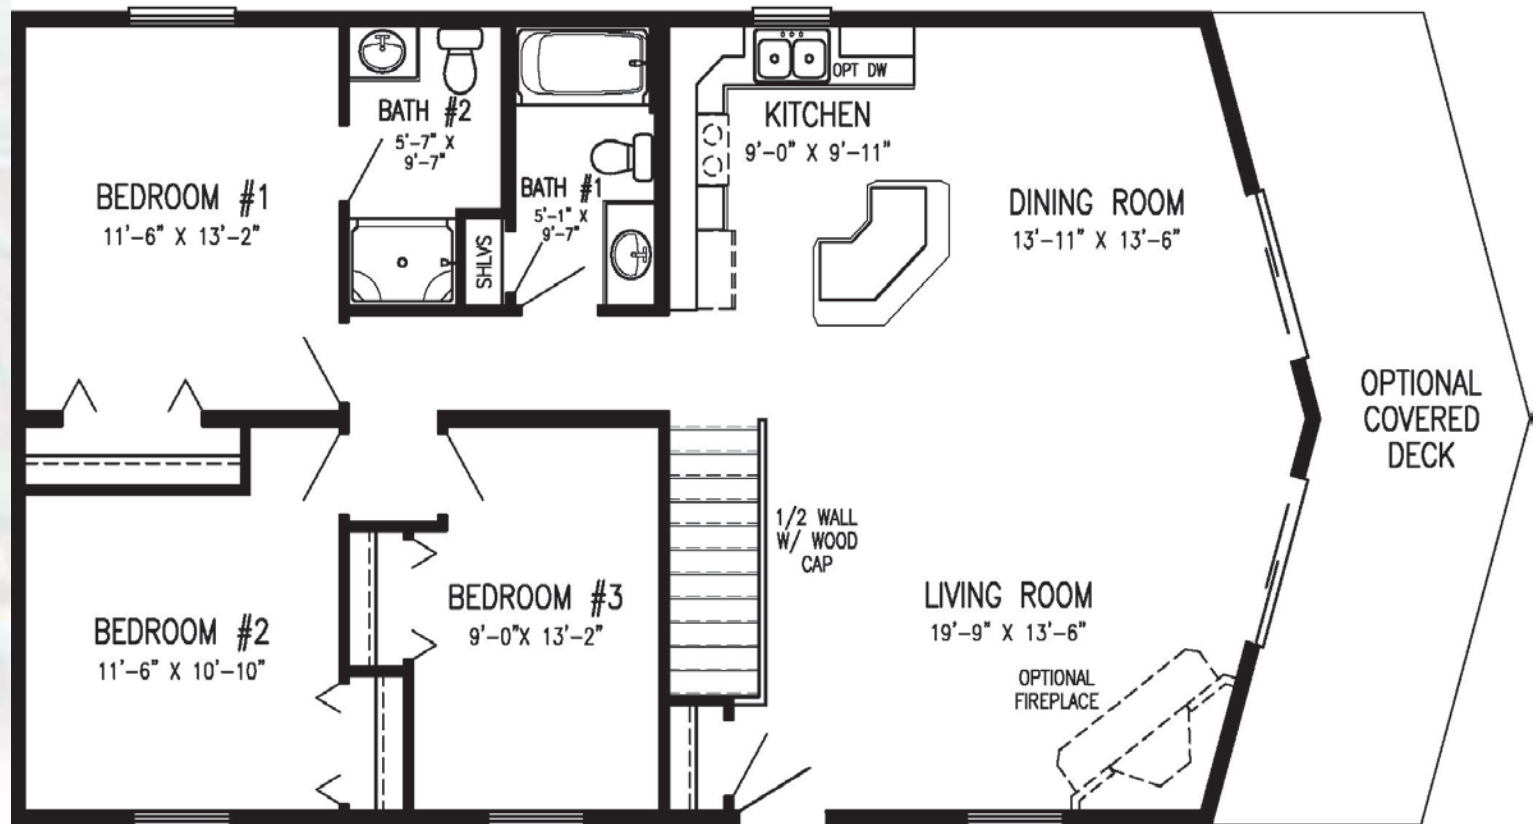

# Lakeview

*This plan features.....*

- ❖ Master Suite
- ❖ Open Concept
- ❖ L-Shape Kitchen with Island
- ❖ Prow Front

1,288 Sq. Ft.

Bedrooms: 3  
Bathrooms: 1 3/4

**HOME SIZE**

Depth: 28'  
Length: 48'

*Artist rendering may contain optional features.*

Cottage